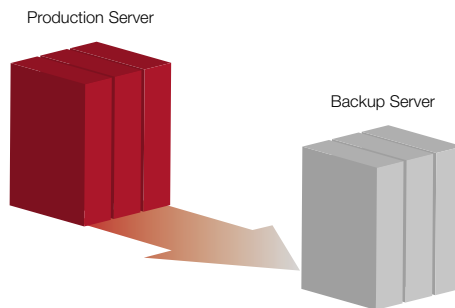

MIMIX IntelliStart™

IntelliStart is a first-of-its-kind HA innovation that plans, configures and deploys your MIMIX HA solution. *Set up and deploy in a snap without advanced IT skills.*

MIMIX AutoGuard™

MIMIX AutoGuard technology automatically seeks out and eliminates any issue that can affect HA integrity. *Manage your HA solution in only minutes a day.*

MIMIX Dynamic Apply™

MIMIX Dynamic Apply intelligently determines whether to use a multi-threaded apply process for some data and a direct apply process for other data. *Dramatically accelerate the speed, accuracy and efficiency of data replication.*

MIMIX CDP™

MIMIX CDP makes it possible for customers to quickly and easily recover data from any point in time. *Protect your business against accidental or malicious data corruption.*

MIMIX Switch Assistant™

Switch Assistant is the comprehensive and easy-to-use system for performing successful switches. *Rely on automated HA best practices for worry-free switches every time.*

What Can MIMIX HA Do for You?

MIMIX HA replicates your production environment to a backup server in real time with zero data loss. It supports any application environment and network topology, including intra-server replication, two- and three-tiered ERP environments, bi-directional replication and cascading replication.

With a "switch-ready" MIMIX HA environment you can do more to protect your business.

- Boost productivity and accelerate your business processes.
- Ensure business continuity for your customers, partners and employees.
- Eliminate the IT costs and business consequences of system downtime.
- Perform maintenance, upgrades and test new applications with no interruptions to business operations.
- Easily comply with regulatory mandates for data protection and availability.
- Achieve a rapid return on investment by recovering the time and expense lost to downtime.

"Our MIMIX solution has helped us bring in more business and retain our biggest customers with minimal increases in IT staff. In fact, MIMIX paid for itself in only 30 days."

– Southwest Motor Transport

"We've relied on MIMIX for over ten years to keep planned downtime to just a few minutes a month and meet our disaster recovery requirements."

– Crown Americas LLC

"There's zero tolerance for downtime here—our computers help save lives and support critical medical research. MIMIX helps us provide 24/7/365 system availability."

– Puget Sound Blood Center

For additional information:

1-801-799-0300

1-800-957-4511

info@visionsolutions.com

visionsolutions.com

iTERA HA

MIMIX HA

ORION HA

VISION®
SOLUTIONS